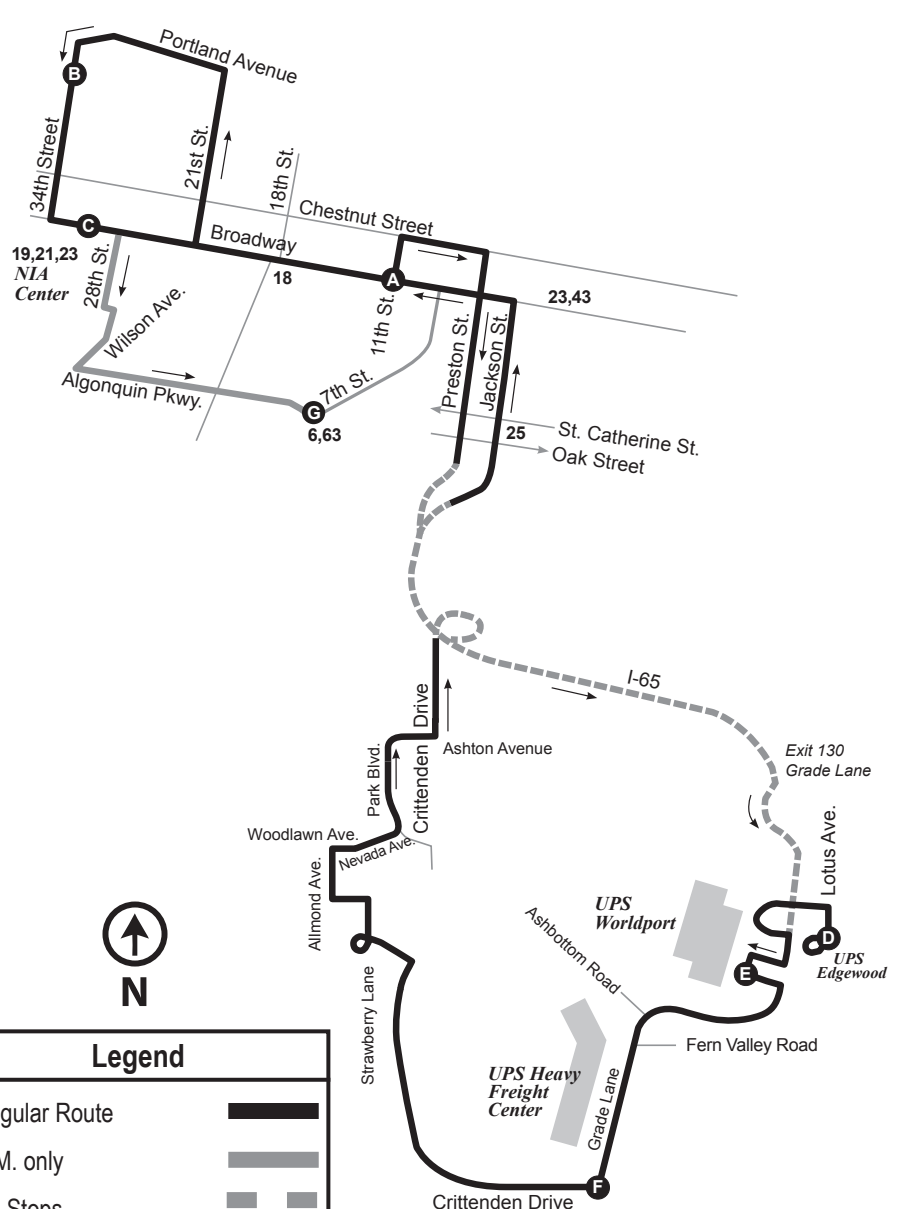

Transit Authority of River City
www.ridetarc.org
502.585.1234

93 UPS/UofL//KCTC Shuttle

Legend	
Regular Route	
No Stops	
Major Stops on Schedule	A
Connecting Routes	25

Monday - Saturday Northbound

F	G	H	E	C	D	I	A
UPS Edgewood	UPS Worldport	UPS Heavy Freight	Student Activity Center	4th Cardinal	Shipp St. The Bellamy	Broadway 4th	Chestnut 8th
*3:26 *4:36	*3:30 *4:40 S9:09	*3:35 *4:45 S9:14 S11:15	*3:55 *5:05	*3:58 *5:08	*4:03 *5:13	*4:13 *5:23 S9:36 S11:41	*4:17 *5:27 S11:45

Monday - Saturday Southbound

A	B	C	D	E	F	G	H
Chestnut 8th	1st Broadway	4th Cardinal	Shipp St The Bellamy	Student Activity Center	UPS Edgewood	UPS World Port	UPS Heavy Freight
*4:17 S10:30 S11:45	*4:21 S10:35 S11:50	Direct via I-65 S10:45 S12:00	S10:50 S12:05	S10:55 S12:10	*3:26 *4:36 S11:07 S12:22	*3:29 *4:39 S11:10 S12:25	*4:17 *5:27 S11:15 S12:30

Legend	
Regular Route	
A.M. only	
No Stops	
Major Stops on Schedule	A
Connecting Routes	25

Tuesday - Saturday Northbound

D	E	F	B	C	G	A
UPS Edgewood	UPS World Port	UPS Heavy Freight	35th Kroger	Nia Center	7th Algonquin	10th Broadway
4:29	4:33	4:38	5:23	5:31	5:46	5:54

Help us help you stay on time! Please have your fare ready and exit the rear door. Thank you!

Additional service to and from UPS is available. See Rt. #18 - Preston - Dixie Highway.