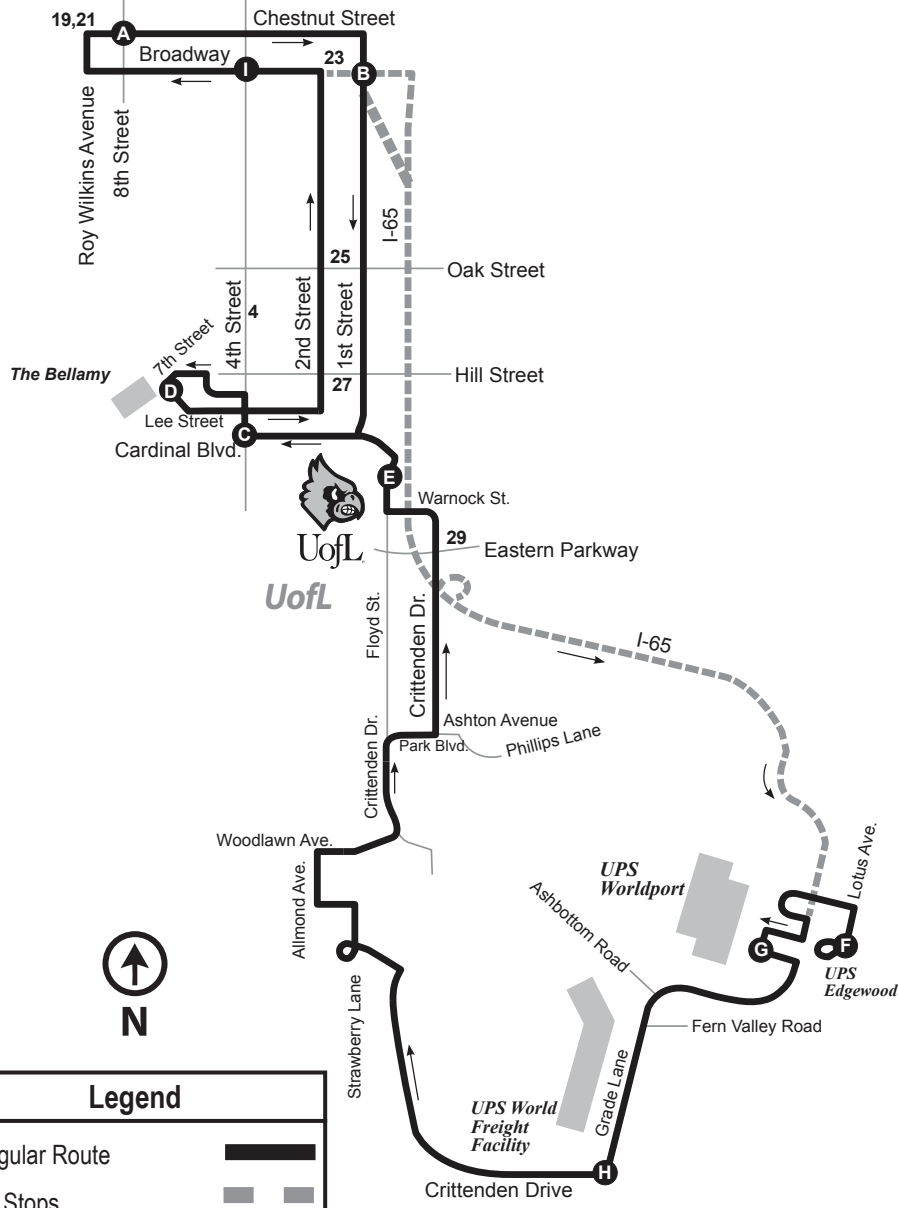

93

January 22, 2017

UPS/UofL/KCTC Shuttle

99

West Louisville Shuttle

Service To: University of Louisville
Jefferson Community and Technical College (Downtown)
United Parcel Service (World Port, Heavy Freight)
City View Apartments
Portland
Nia Travel & Jobs Center
Park Hill (morning only)
Downtown Louisville

Transit Authority of River City
www.ridetarc.org
502.585.1234

93 UPS/UofL//KCTC Shuttle

Legend	
Regular Route	
No Stops	
Major Stops on Schedule	A
Connecting Routes	25

Monday - Saturday Northbound

F	G	H	E	C	D	I	A
UPS Edgewood	UPS Worldport	UPS Heavy Freight	Student Activity Center	4th Cardinal	Shipp St. The Bellamy	Broadway 4th	Chestnut 8th
*3:26 *4:36	*3:30 *4:40 S9:09	*3:35 *4:45 S9:14 S11:15	*3:55 *5:05	*3:58 *5:08	*4:03 *5:13	*4:13 *5:23 S9:36 S11:41	*4:17 *5:27 S11:45

Legend	
Regular Route	
A.M. only	
No Stops	
Major Stops on Schedule	A
Connecting Routes	25

Tuesday - Saturday Northbound

D	E	F	B	C	G	A
UPS Edgewood	UPS World Port	UPS Heavy Freight	35th Kroger	Nia Center	7th Algonquin	10th Broadway
4:29	4:33	4:38	5:23	5:31	5:46	5:54

Help us help you stay on time! Please have your fare ready and exit the rear door. Thank you!

Additional service to and from UPS is available. See Rt. #18 - Preston - Dixie Highway.